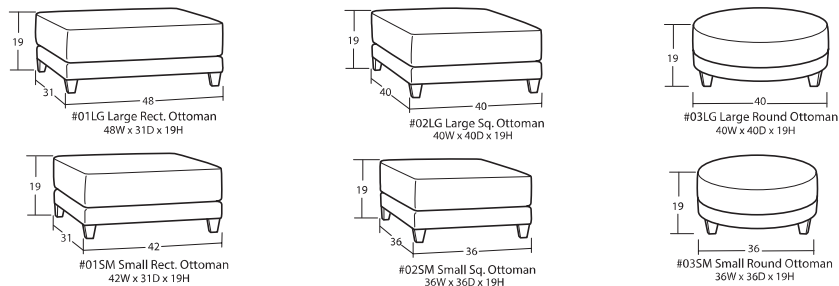

30+ Pieces of Customizable Furniture to Fit your Every Need!

Sofas, Loveseats, Chairs, Ottomans

Sectional Pieces

Sleepers

Cocktail Ottomans

Width varies depending on arm style selected. See price list for specific dimensions
Arm height for all pieces is 28".

Designing a room full of furniture has never been so easy!
Sample Configurations

* Our tight back pie wedge has a different shape and dimensions than the knife or box back pie wedge.