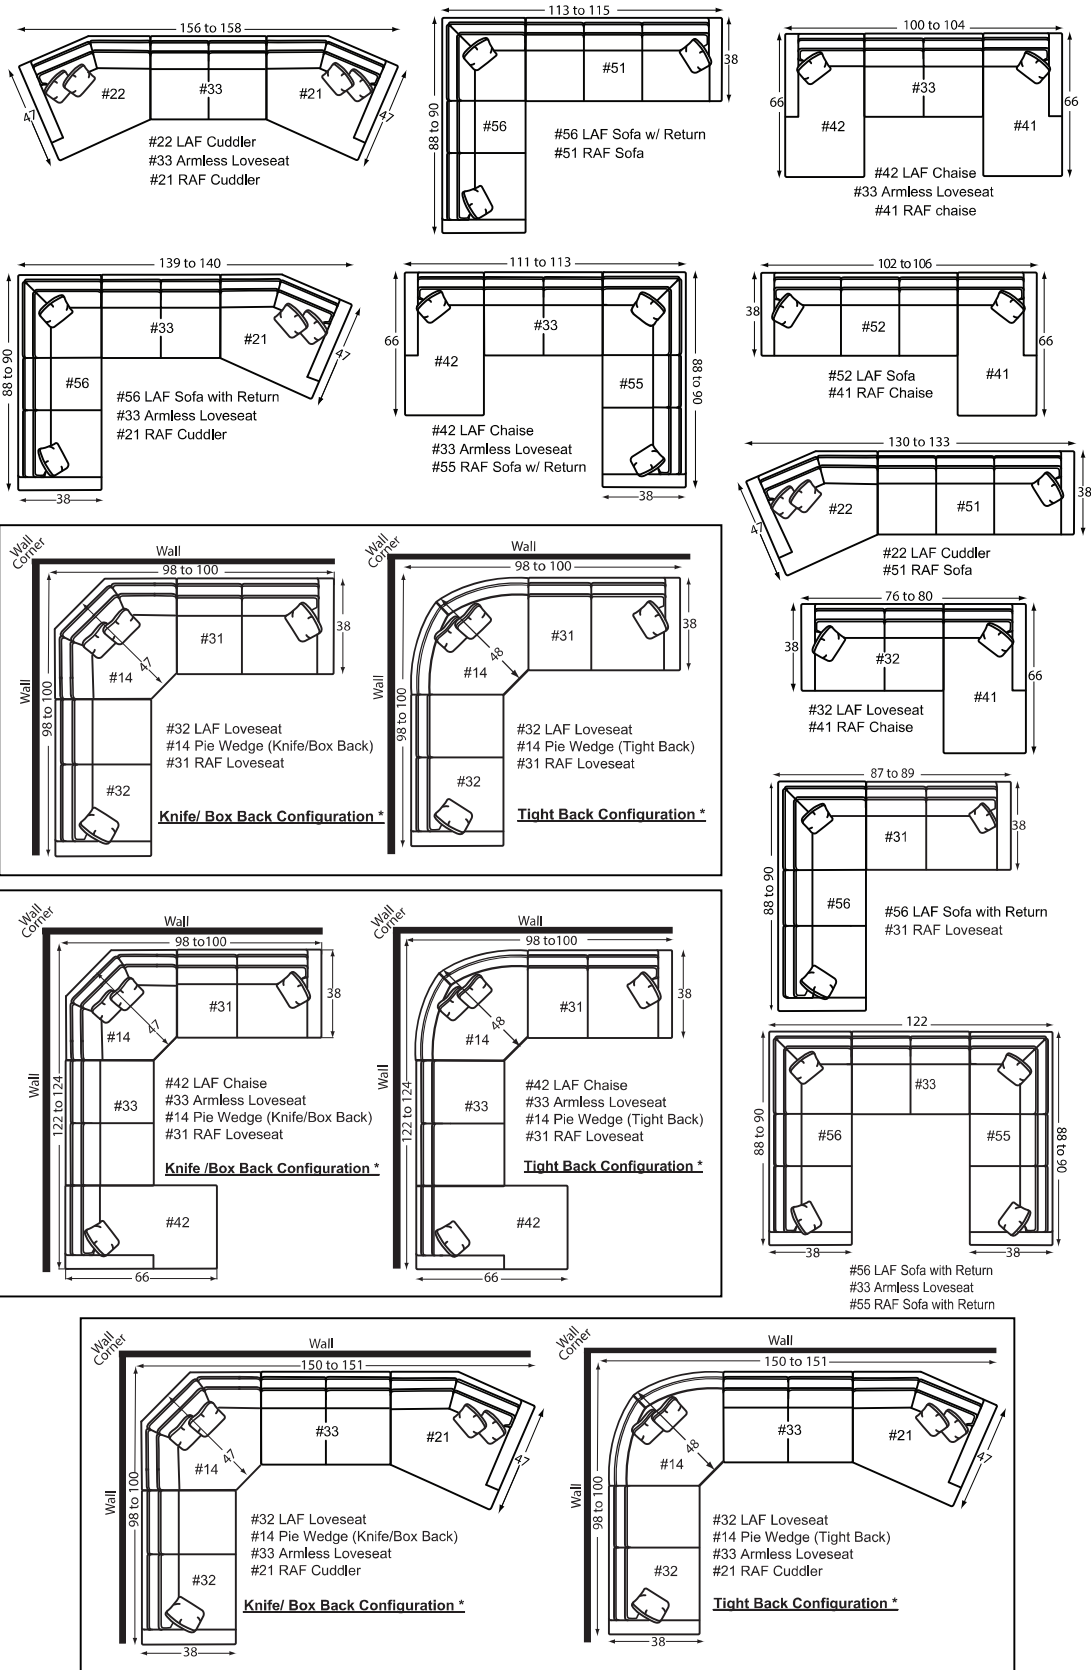

30+ Pieces of Customizable Furniture to Fit your Every Need!

Sofas, Loveseats, Chairs, Ottomans

Sectional Pieces

Sleepers

Cocktail Ottomans

Width varies depending on arm style selected. See price list for specific dimensions
Arm height for all pieces is 28".

Designing a room full of furniture has never been so easy!
Sample Configurations

* Our tight back pie wedge has a different shape and dimensions than the knife or box back pie wedge.