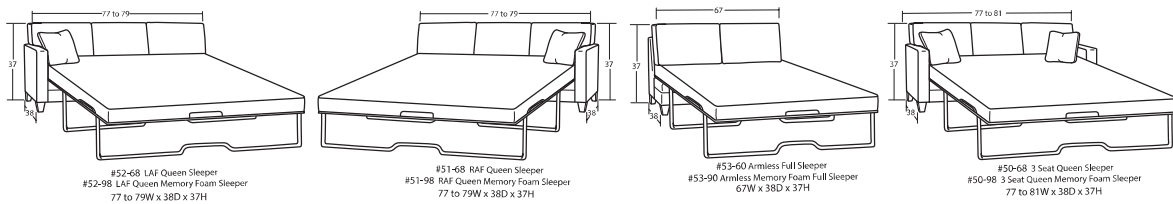

30+ Pieces of Customizable Furniture to Fit your Every Need!

Sofas, Loveseats, Chairs, Ottomans

Sectional Pieces

Sleepers

Cocktail Ottomans

Width varies depending on arm style selected. See price list for specific dimensions
Arm height for all pieces is 28".

Designing a room full of furniture has never been so easy!
Sample Configurations

* Our tight back pie wedge has a different shape and dimensions than the knife or box back pie wedge.