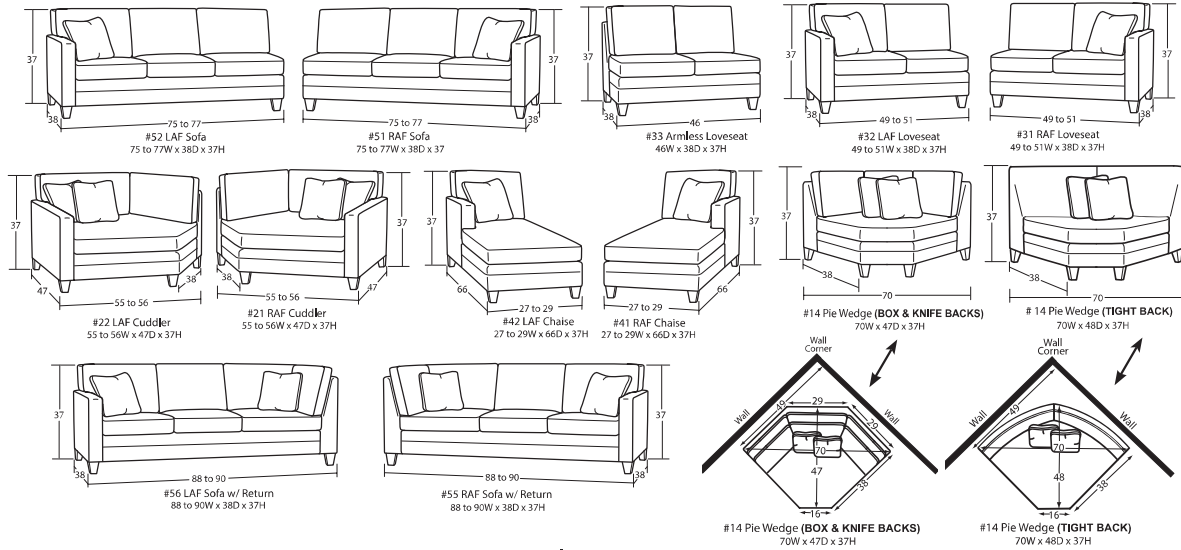

30+ Pieces of Customizable Furniture to Fit your Every Need!

Sofas, Loveseats, Chairs, Ottomans

Sectional Pieces

Sleepers

Cocktail Ottomans

Width varies depending on arm style selected. See price list for specific dimensions
Arm height for all pieces is 28".

Designing a room full of furniture has never been so easy!
Sample Configurations

* Our tight back pie wedge has a different shape and dimensions than the knife or box back pie wedge.