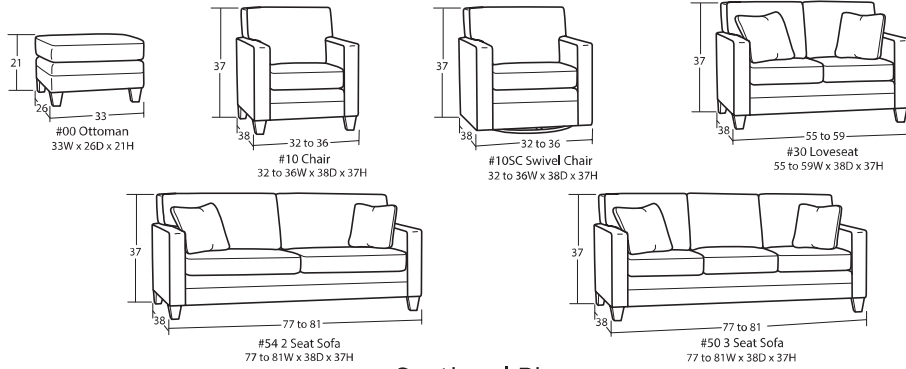

30+ Pieces of Customizable Furniture to Fit your Every Need!

Sofas, Loveseats, Chairs, Ottomans

Sectional Pieces

Sleepers

Cocktail Ottomans

Width varies depending on arm style selected. See price list for specific dimensions
Arm height for all pieces is 28".

Designing a room full of furniture has never been so easy!
Sample Configurations

* Our tight back pie wedge has a different shape and dimensions than the knife or box back pie wedge.